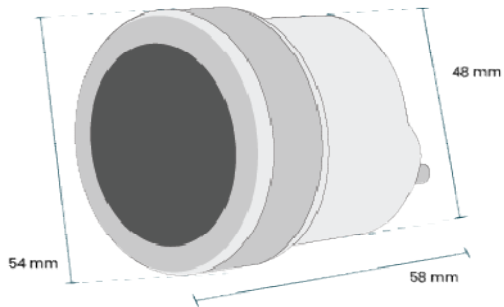

Zemote Home Automation
Smart Universal Remote(SUR)
(Technical Manual)

Product Code: CESRM

Product Overview:

This plug and play device can be used to control all your IR remote controlled appliances. You can control your TV, AC, Set Top Box, Home Theater and any other device that has a IR remote controller. We provide the channel guide of major DTH companies and with the channel search feature, you can directly switch to the channel of your choice. It also sports a mood light around it which can be used as a night light.

Dimensions:

Note: Suitable For

- Controlling up to 10 IR Devices within 20-25ft range in a single room.

Standard Warranty:

Zemote offers a standard 5 years Warranty on the Smart Universal Remote.