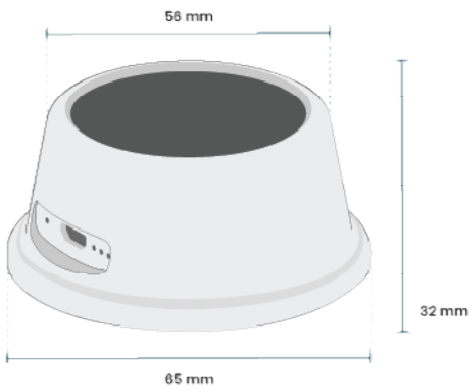

Zemote Home Automation

SUR-mini

(Technical Manual)

Product Code: CEMRM

Product Overview:

This plug and play device can be used to control all your IR remote controlled appliances. You can control your TV, AC, Set Top Box, Home Theater and any other device that has a IR remote controller. We provide the channel guide of major DTH companies and with the channel search feature, you can directly switch to the channel of your choice. It also sports a mood light around it which can be used as a night light.

Dimensions:

Note: Suitable For

- Controlling up to 10 IR Devices within 10-15ft range within Line Of Sight in a single room.

Standard Warranty:

Zemote offers a standard 5 years Warranty on the Smart Universal Remote - Mini.